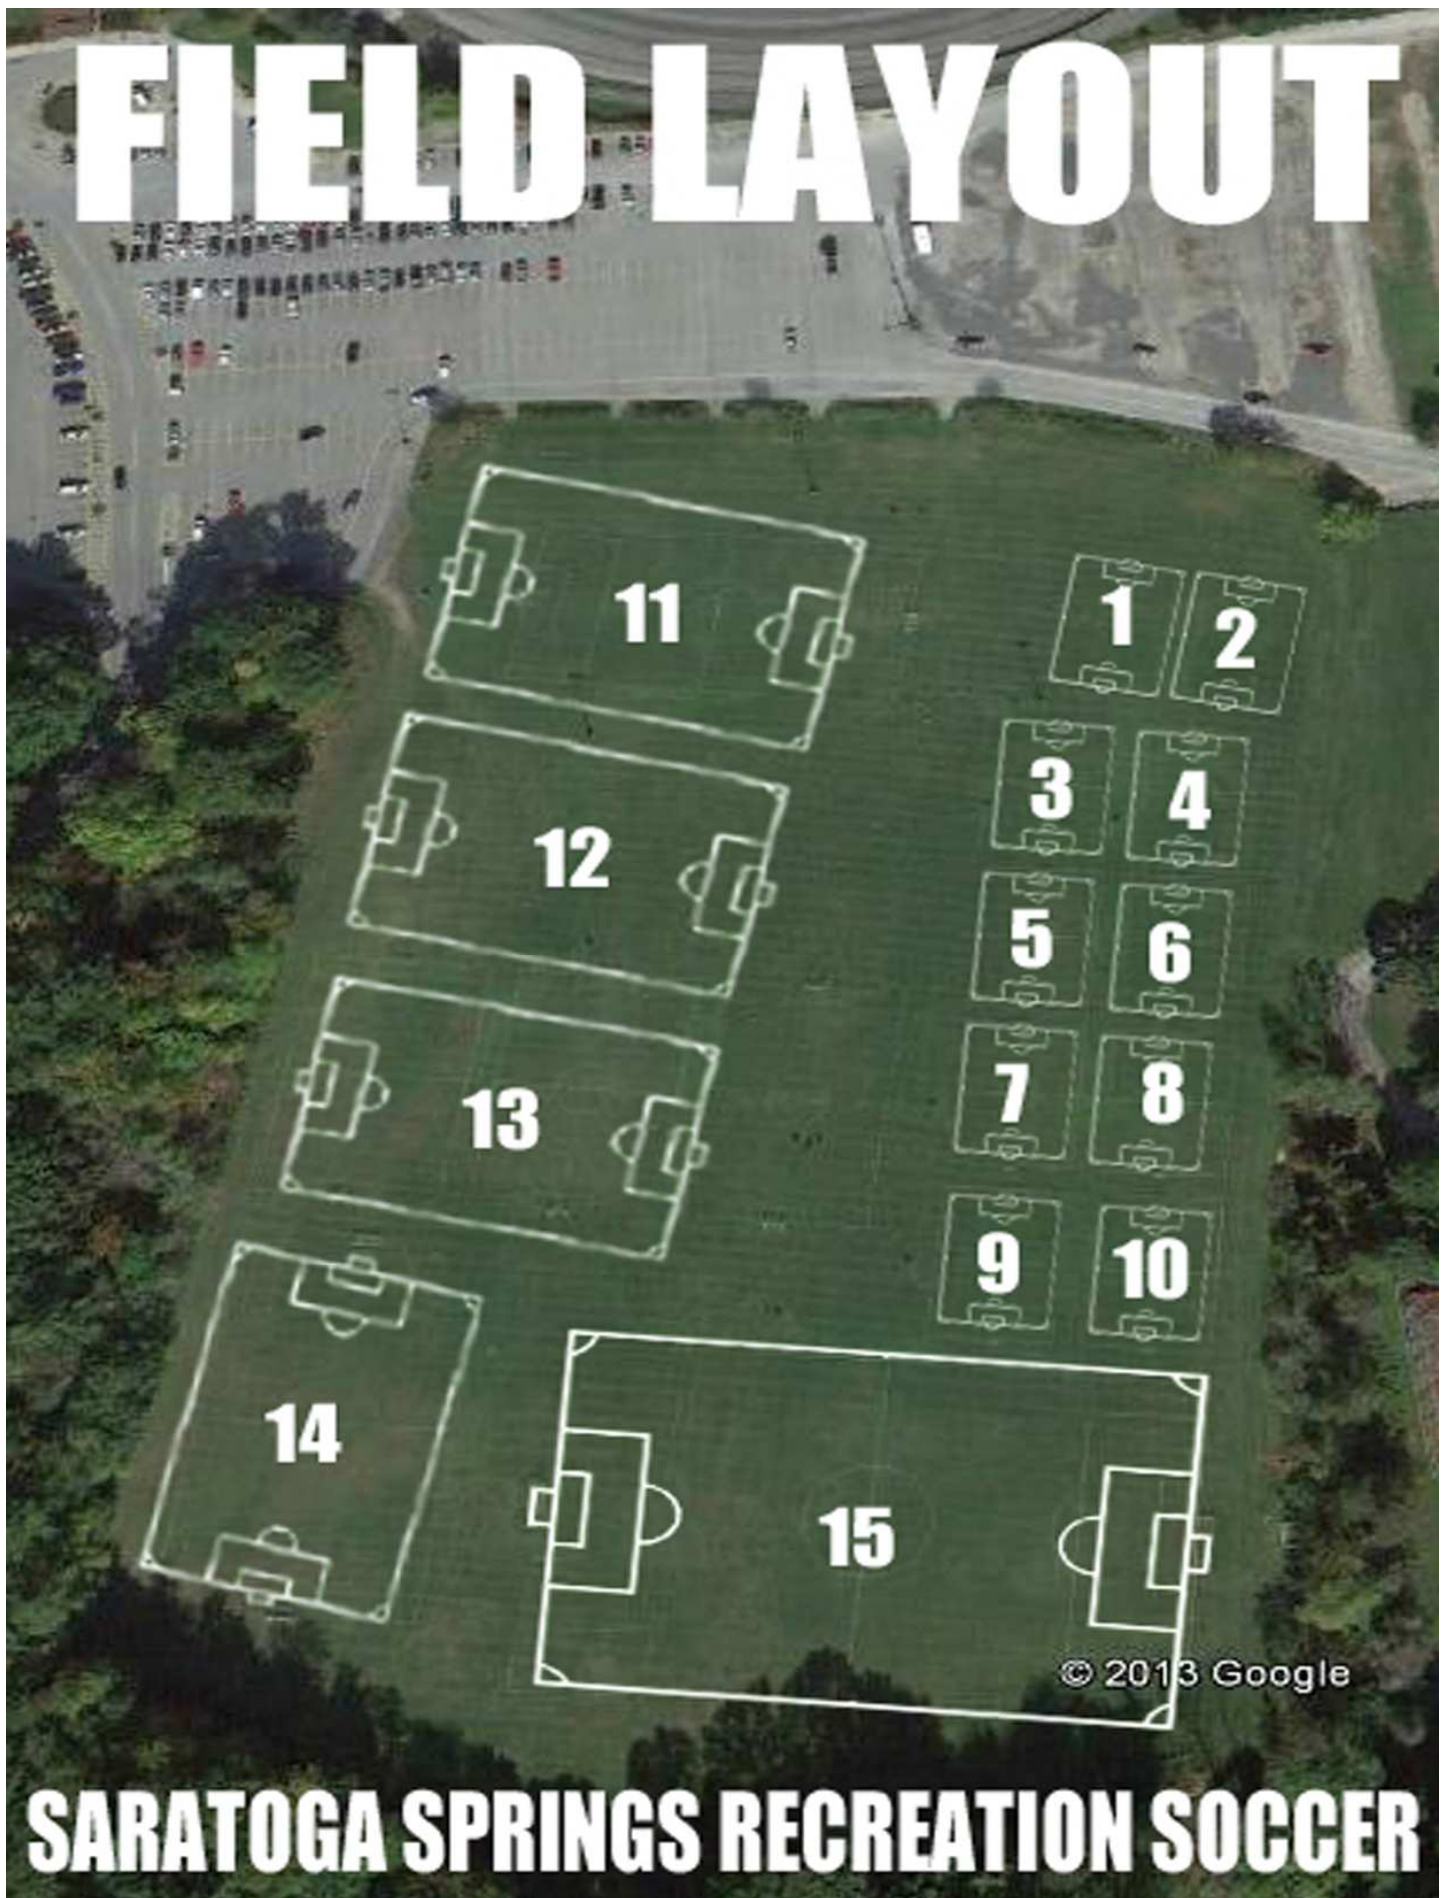

FIELD LAYOUT

© 2013 Google

SARATOGA SPRINGS RECREATION SOCCER